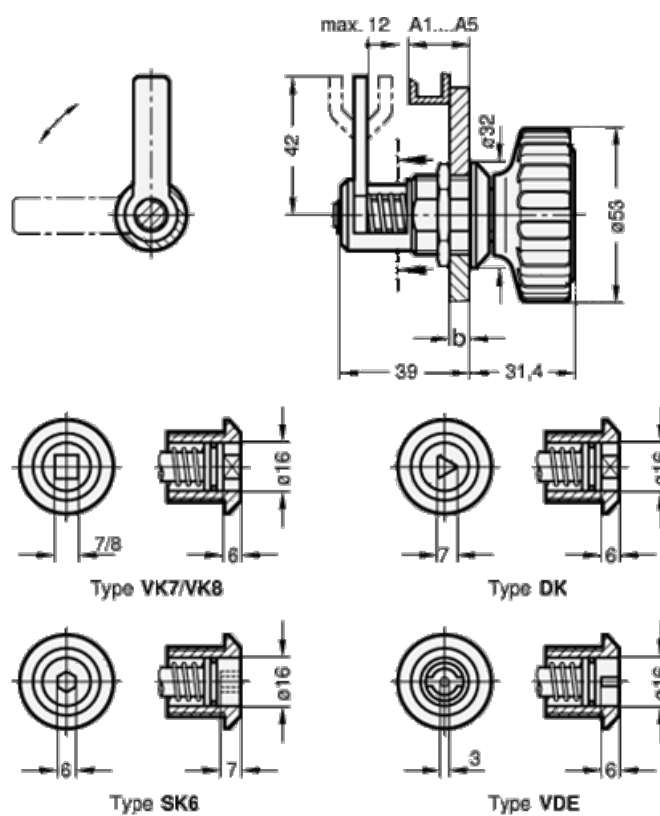

Data Sheet

Article number: 201161VK7A4

Description: E+G Door lock GN 116.1-VK7-A4
VK7 with square spindle A/F7

Measures

b max = 12
Door + frame thickness = 27-39